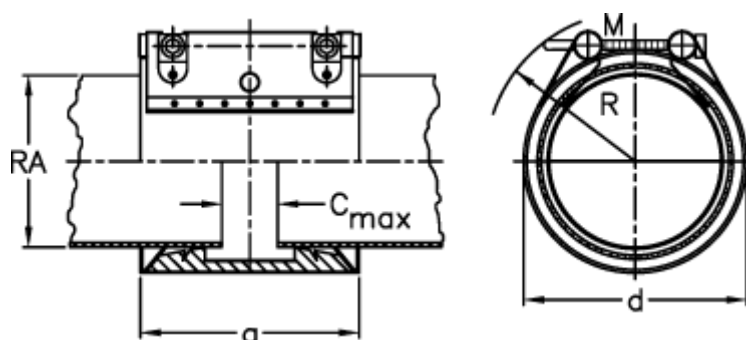

Data Sheet

Article number: 025818660040

Description: Norma Connect pipe coupling
PLAST GRIP PGL W5 Ø=40,0 NBR, 16 bar

Measures

a = 62.4

C max with insertion band = 8

d = 60

M (screw) = M8

Nominal pressure (bar) = 16

R = 80

RA = 40.0

RA min-RA max plastic = 39,5-40,5

Weight a piece = 0.6